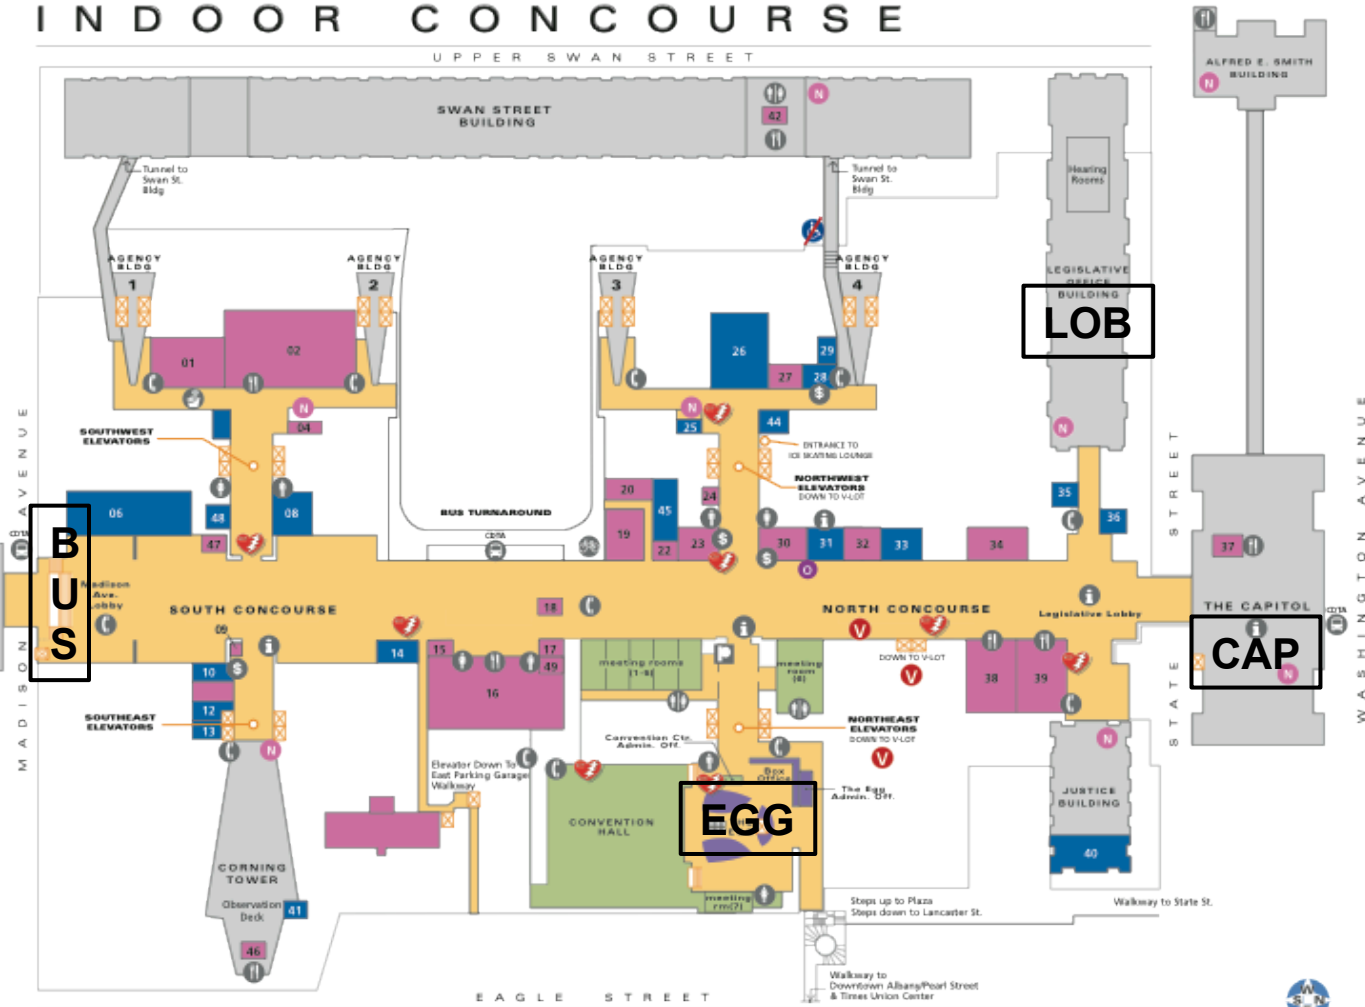

KEY :

- PUBLIC CORRIDORS
- CONVENTION CENTER
- THE EGG
- RETAIL/FOOD
- STATE OFFICES

- **Information**
- ATM
- Phones
- Elevators
- Escalator
- Restrooms
- Dining
- Vending Machine
- Bike Racks
- CDTA (public bus depot)
- PARK and PAY Station
- V-LOT Visitor Parking
- Newsstand
- Not Handicapped Accessible
- Martin Luther King Jr. Memorial

ACCESS TO PLAZA LEVEL through the following buildings:

- Coming Tower
- Agency Buildings 1, 2, 3 & 4
- The Egg
- The Capitol
- Cultural Education Center

STATE OFFICES

- 06 NY Network Broadcast Ctr.
- 08 OGS Plaza Manager, Cultural Events
- 10 Post Office
- 12 Employee Health Services
- 13 OGS Conference Room
- 14 New York State Police
- 25 NYS Deferred Compensation Plan
- 26 OFT Telecommunications
- 28 Office of Minority & Women Owned Businesses
- 29 Employee Assistance Program
- 31 PLAZA VISITOR CENTER & I LOVE NY INFORMATION
- 33 Empire State College
- 36 NYS Assembly Payroll & Travel Unit
- 40 Vietnam Gallery
- 41 Observation Deck
- 44 Department of State/Fire Prevention and Control
- 45 CSEA Local 660
- 48 OGS Food Service Office

Other Amenities:

- 01 YMCA
- 02 Pastabilities Cafeteria
- 04 Scissor Wizard Hair Styling
- 05 Subway
- 09 Just Jewelry Repair
- 15 McDonald's/Sandella's
- 16 Plaza Food Court Cafeteria
- 17 Hutch House Bakery (Starbucks)
- 18 Lark Street Flower Market
- 19 Scott's Hallmark
- 20 American Red Cross
- 22 Peanut Land Express
- 23 Citizens Bank
- 24 Thomas's Famous Shoe Shine
- 27 GHI Family Dental Practice
- 30 Key Bank
- 32 SEFCU Credit Union
- 34 Legislative Gazette
- 37 Capitol Deli Cafeteria
- 38 Liberty Market Cafeteria
- 39 Albany Room Restaurant
- 42 Swan Street Grill
- 46 29th Floor Cafe
- 47 African Reflections
- 49 Sodexo Catering Office

Facilities:

- 05 NY State Museum, Library & Archives
- 09 AED (Automated External Defibrillator)

*The Concourse is handicapped accessible, except where noted.

BUS = bus drop off and pick-up area. Busses to Ithaca/Caroline/Whitney Point leave promptly at 3pm.
EGG = rally in concourse hallway by The Egg 11 am – 1:30 pm (State of the State address begins at 1:30)
LOB = Legislative Office Bldg. Leave a message w/key Senate offices. (pass thru security first)
CAP = Capitol Bldg. Leave a message for Gov. or some senators here. (pass thru security first)
Questions – contact Irene Weiser irene32340@gmail.com 607-435-3010 (c)