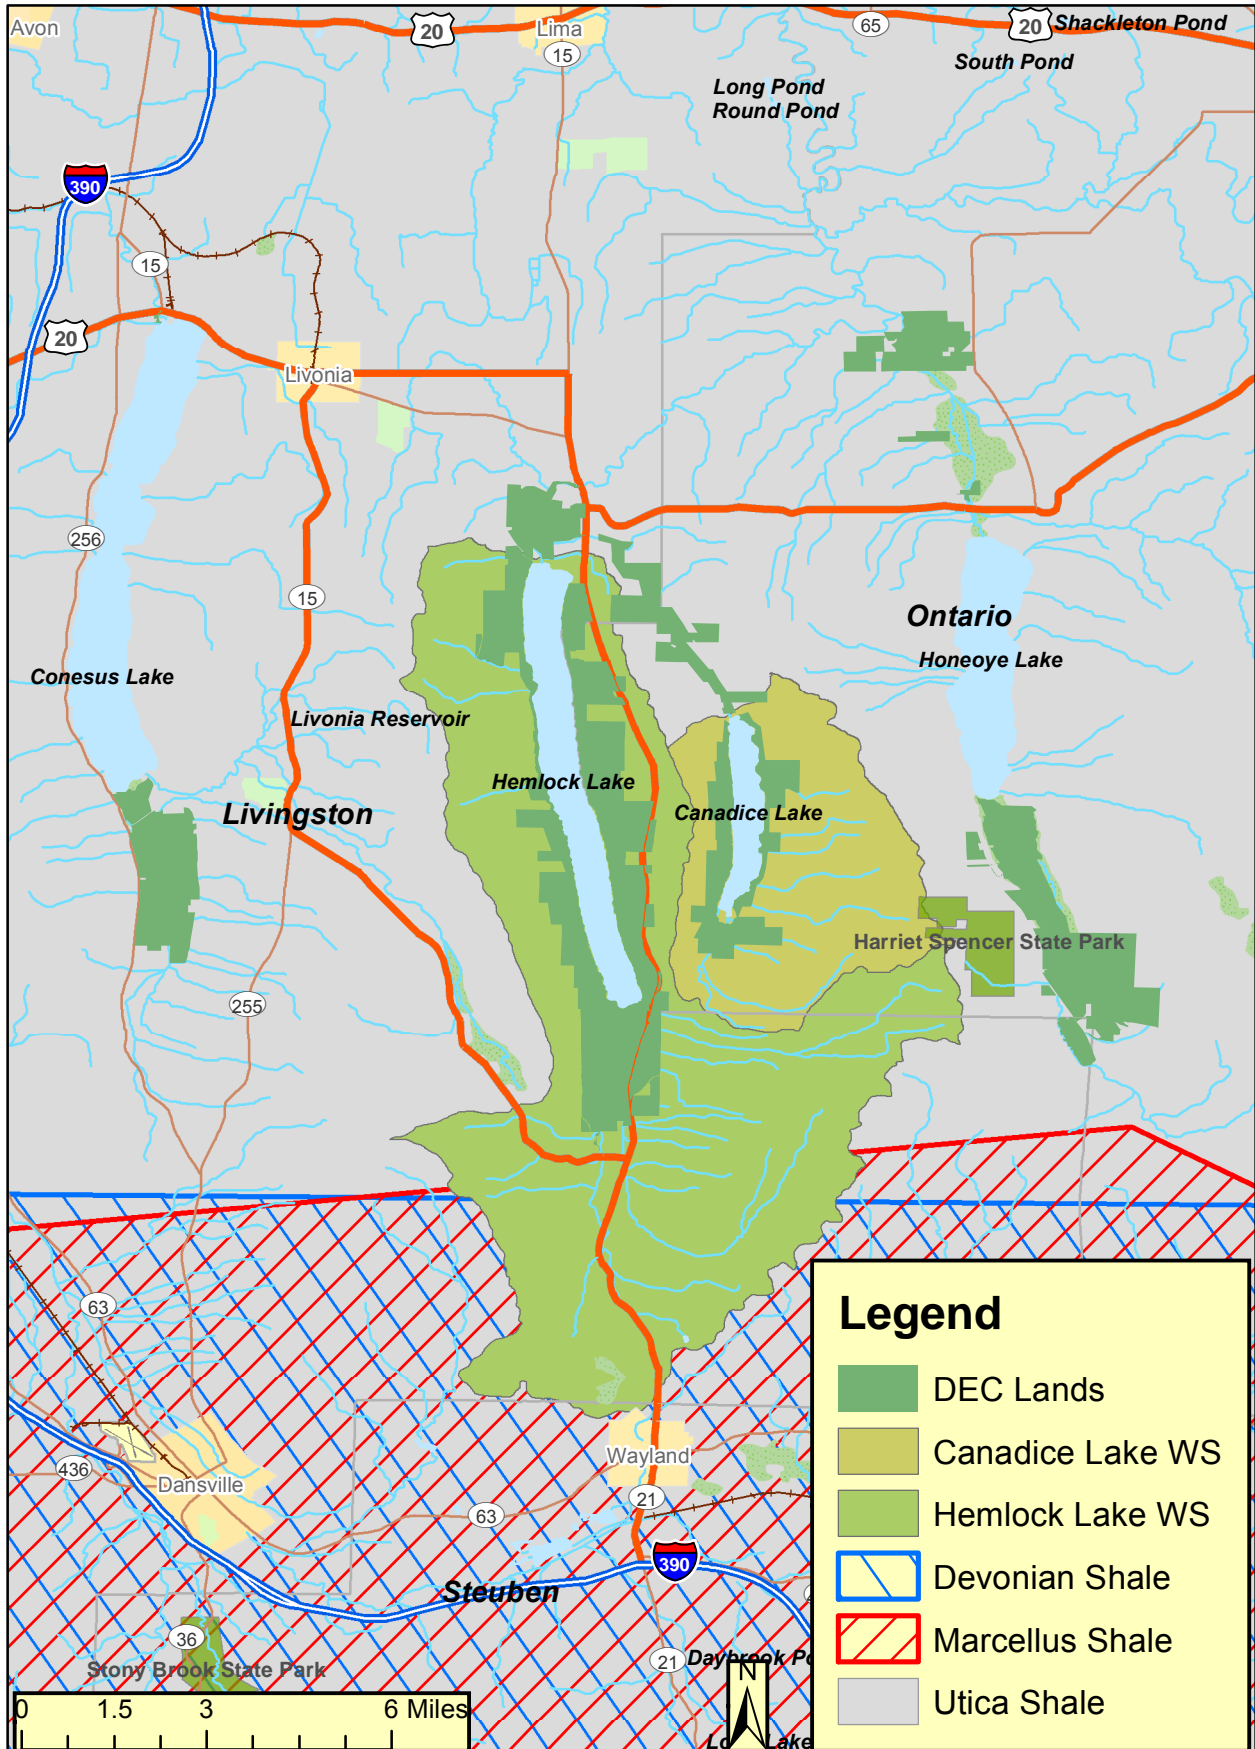

Shale Gas Plays in the Hemlock & Canadice Lake Watersheds

Map prepared by Wayne Howard of Solara Concepts
 using data from the U.S. Energy Information Administration (EIA)
 (www.eia.gov) Rev. 02-25-2013